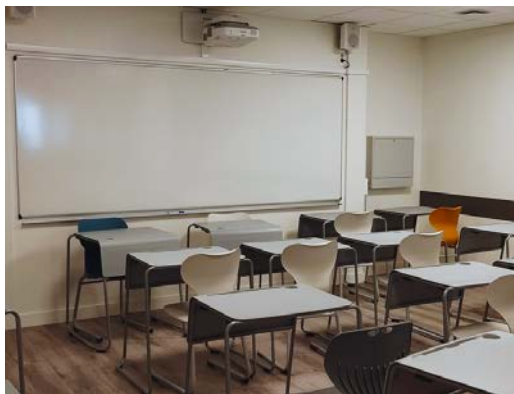

CONVENIENT FACILITIES

The **boarding school** is located in the heart of Paris, in the safe 7th arrondissement. It offers all the essentials for a **convenient and enjoyable stay**. Students will stay in rooms with several beds and shared bathrooms.

The boarding house has several **comfortable common areas** for socializing. With easy access to public transportation, your students will have everything they need to feel at home while experiencing the **vibrant life of Paris!**